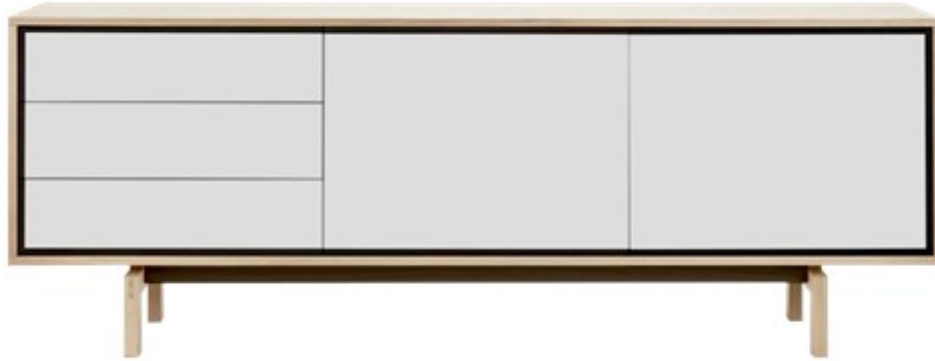

Floow sideboard

Floow

Floow is named after its sleek frame, which gives the sideboard the impression that it is floating. The solid frame has an elegant appearance and is also sustainably produced, while the mortise-and-tenon joints that connect all the corners emphasise the traditional craftsmanship and high carpentry quality that Floow is made of.

Michael H. Nielsen

Design

Material

White pigmented oak

Surface

White

Specification

Height

73 cm

Width

202 cm

Depth

50 cm

Variant

Oiled oak,
White

White pigmented
oak, White