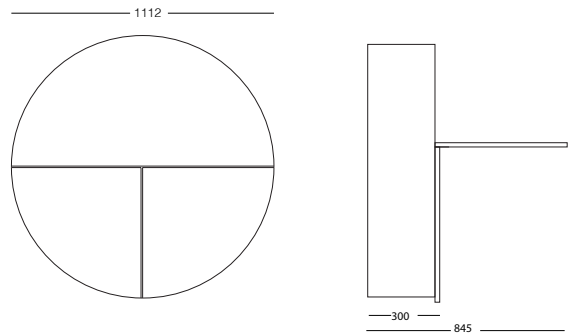

Material painted MDF and veneered plywood

Base

White

Black