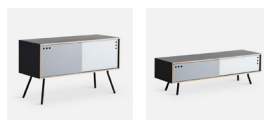

GEYMA

PRODUCT SHEET

WOUD

GEYMA SIDEBOARD

DESIGNED BY STUDIO NUR

THE GEYMA SIDEBOARD IS CHARACTERISED BY THE VERTICAL AND HORIZONTAL HOLES ON THE DOORS FUNCTIONING AS KNOBS TO SLIDE THE DOORS BACK AND FORTH. WITH ITS CALM COLOURS AND CLEAN LINES, GEYMA APPEARS ELEGANT AND LIGHT. INSIDE THE SIDEBOARD HAS ONE SHELF IN EACH SIDE WITH ROOM TO LET CABLES PASS OUT THE BACK MAKING THE DESIGN BOTH FUNCTIONAL.

DIMENSIONS

L 1200 x D 475 x H 710 MM (HIGH)

L 47.2 x D 18.7 x H 27.9 "

L 1400 x D 420 x H 420 MM (LOW)

L 55.1 x D 16.5 x H 16.5 "

ITEM NO / COLOUR

120300 HIGH

120400 LOW