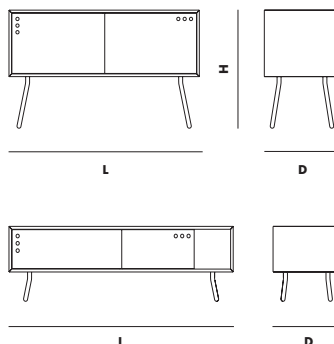

GEYMA

PRODUCT SHEET

WOUD

GEYMA SIDEBOARD

DESIGNED BY STUDIO NUR

THE GEYMA SIDEBOARD IS CHARACTERISED BY THE VERTICAL AND HORIZONTAL HOLES ON THE DOORS FUNCTIONING AS KNOBS TO SLIDE THE DOORS BACK AND FORTH. WITH ITS CALM COLOURS AND CLEAN LINES, GEYMA APPEARS ELEGANT AND LIGHT. INSIDE THE SIDEBOARD HAS ONE SHELF IN EACH SIDE WITH ROOM TO LET CABLES PASS OUT THE BACK MAKING THE DESIGN BOTH FUNCTIONAL.

LEGS

BLACK PAINTED METAL LEGS

ASSEMBLY

INSTRUCTIONS MANUAL AND SCREWS INCLUDED

CABLE HOLES

TWO ON THE BACK

SHELVES

TWO SHELVES

PACKAGING DIMENSIONS

L 1260 X D 540 X H 475 MM (HIGH)

L 49.6 X D 21.3 X H 18.7 "

L 1465 X D 485 X H 320 MM (LOW)

L 57.7 X D 19.1 X H 312.6 "

MAINTENANCE

FOR DAILY CARE, WIPE OFF WITH A CLEAN, MOIST CLOTH FOLLOWED BY A SOFT DRY CLOTH

DIMENSIONS

L 1200 x D 475 x H 710 MM (HIGH)

L 47.2 x D 18.7 x H 27.9 "

L 1400 x D 420 x H 420 MM (LOW)

L 55.1 x D 16.5 x H 16.5 "

ITEM NO / COLOUR

120300 HIGH

120400 LOW