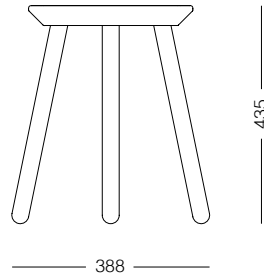

NAÏVE STOOL
by etc.etc

Material oiled ash

NAÏVE CHAIR
by etc.etc.

Materials Backrest: Gabriel - Step Melange
Body: oiled or painted ash

NAÏVE SEMI BAR STOOL
by etc.etc.

Materials oiled or painted ash, powder coated metal