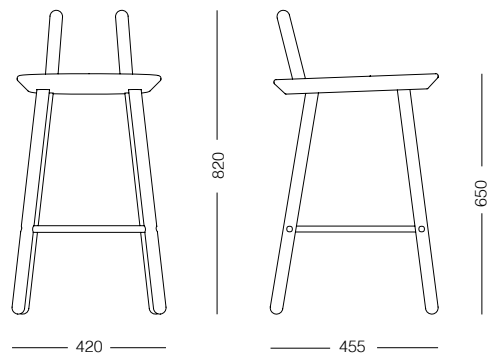

NAÏVE STOOL
by etc.etc

Material oiled ash

NAÏVE CHAIR
by etc.etc.

Materials Backrest: Gabriel - Step Melange
Body: oiled or painted ash

NAÏVE SEMI BAR STOOL
by etc.etc.

Materials oiled or painted ash, powder coated metal