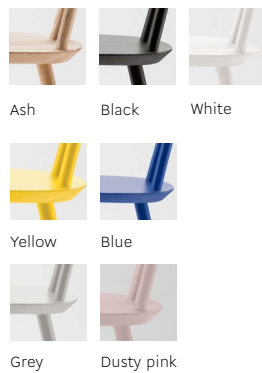

NAÏVE STOOL
by etc.etc

Material oiled ash

NAÏVE CHAIR
by etc.etc.

Materials Backrest: Gabriel - Step Melange
Body: oiled or painted ash

NAÏVE SEMI BAR STOOL
by etc.etc.

Materials oiled or painted ash, powder coated metal