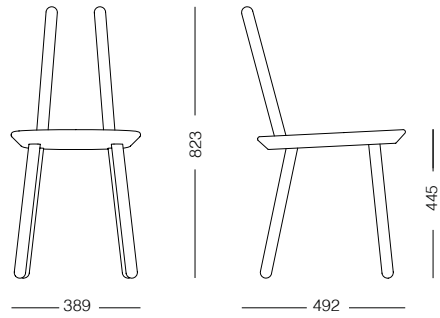

NAÏVE STOOL
by etc.etc

Material oiled ash

NAÏVE CHAIR
by etc.etc.

Materials Backrest: Gabriel - Step Melange
Body: oiled or painted ash

NAÏVE SEMI BAR STOOL
by etc.etc.

Materials oiled or painted ash, powder coated metal