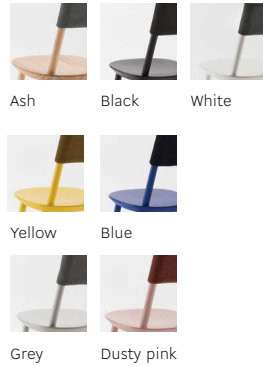

NAÏVE STOOL
by etc.etc

Material oiled ash

NAÏVE CHAIR
by etc.etc.

Materials Backrest: Gabriel - Step Melange
Body: oiled or painted ash

NAÏVE SEMI BAR STOOL
by etc.etc.

Materials oiled or painted ash, powder coated metal