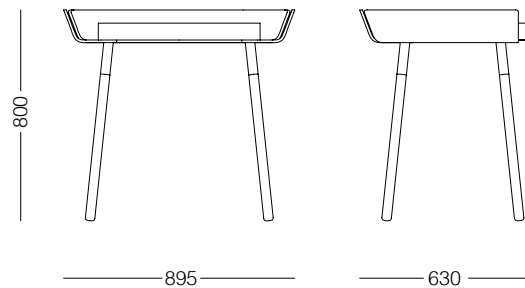

NAÏVE OTTOMAN

by etc.etc

Materials Upholstery: Kvadrat - Remix or Novotex - Ritz Trend (velour)
Body: oiled or black painted ash

WORKPLACE

MY WRITING DESK

by etc.etc.

Materials solid birch or ash; painted MDF and birch or ash plywood