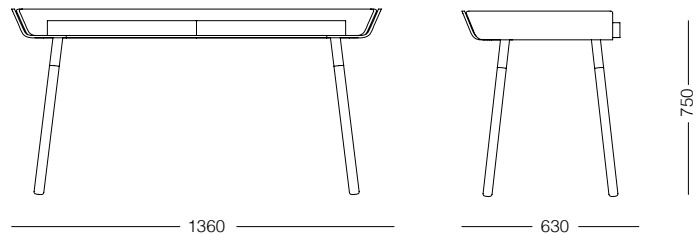

NAÏVE OTTOMAN

by etc.etc

Materials Upholstery: Kvadrat - Remix or Novotex - Ritz Trend (velour)
Body: oiled or black painted ash

WORKPLACE

MY WRITING DESK

by etc.etc.

Materials solid birch or ash; painted MDF and birch or ash plywood