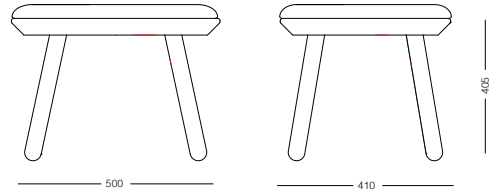

NAÏVE OTTOMAN

by etc.etc

Materials Upholstery: Kvadrat - Remix or Novotex - Ritz Trend (velour)
Body: oiled or black painted ash

WORKPLACE

MY WRITING DESK

by etc.etc.

Materials solid birch or ash; painted MDF and birch or ash plywood